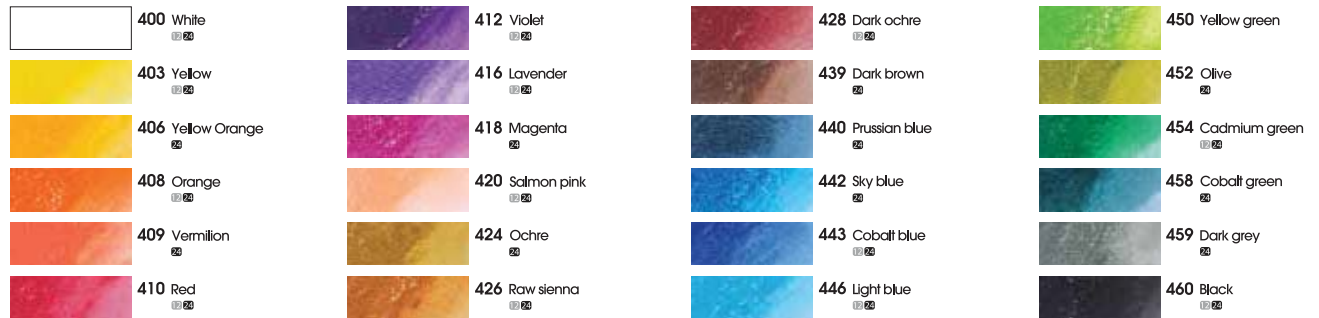

MUNGYO ARTISTS' AQUARELLE OIL PASTELS

·MAO series 24 colors available.

12 Basic colors

·MAO-MN series 24 colors available.

12 Pearl colors

* This color chart is produced within the limitations of printing and is intended as guide only.