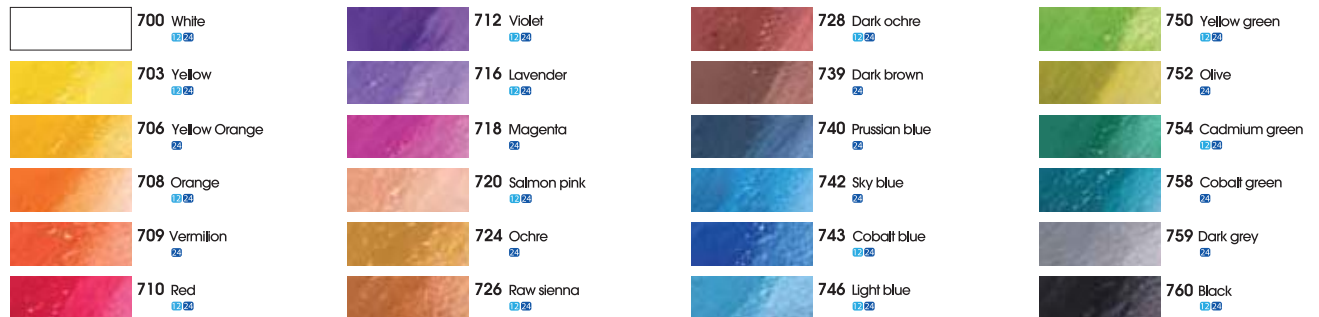

MUNGYO ARTISTS' AQUARELLE OIL PASTELS

·MAO series 24 colors available.

12 Basic colors

·MAO-MN series 24 colors available.

12 Pearl colors

* This color chart is produced within the limitations of printing and is intended as guide only.